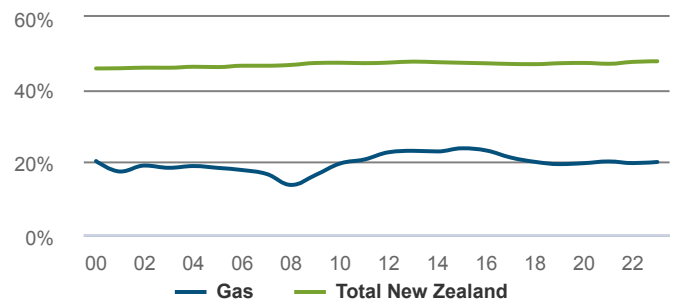

Gas

NEW ZEALAND

How many people were self-employed in 2023?

34 Self-employed

Workers in the Gas are less likely to be self-employed than workers in New Zealand as a whole.

3.1% self-employment rate
Total New Zealand: 15.9%

How productive was the sector in 2023?

\$698m GDP

0.2% of New Zealand GDP

CHANGE P.A.	2018-2023	2013-2023
Gas	-1.8%	-1.1%
Total New Zealand	2.7%	3.1%

\$654,320 GDP/FTE

Total New Zealand: \$152,331

-6.2% P.A. change from 2018-2023.
Total New Zealand: 0.2%.

What was the age profile of workers in 2018?

What was the ethnicity of workers in 2018?

How many workers were female in 2023?

20.0% female

Total New Zealand: 47.8%

What were the workers highest (post school) quals in 2018?