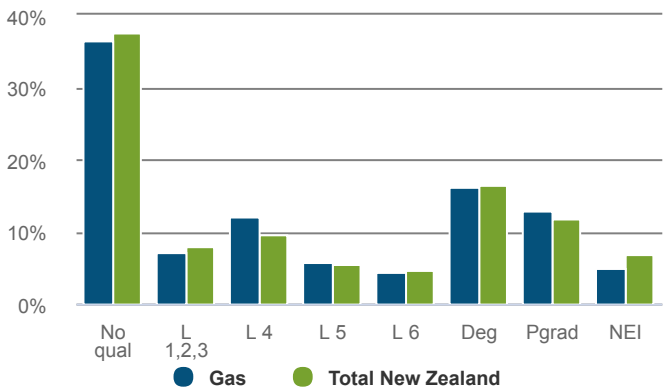

Gas

NEW ZEALAND

How many people were self-employed in 2023?

34 Self-employed

Workers in the Gas are less likely to be self-employed than workers in New Zealand as a whole.

3.1% self-employment rate
Total New Zealand: 15.9%

How productive was the sector in 2023?

\$698m GDP

0.2% of New Zealand GDP

CHANGE P.A.	2018-2023	2013-2023
Gas	-1.8%	-1.1%
Total New Zealand	2.7%	3.1%

\$654,320 GDP/FTE

Total New Zealand: \$152,331

-6.2% P.A. change from 2018-2023.
Total New Zealand: 0.2%.

What was the age profile of workers in 2018?

What was the ethnicity of workers in 2018?

How many workers were female in 2023?

20.0% female

Total New Zealand: 47.8%

What were the workers highest (post school) quals in 2018?

How many hours were spent working in 2018?