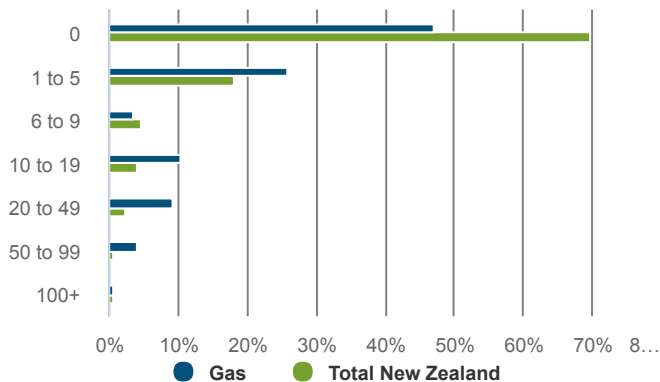

Gas

NEW ZEALAND

How many people worked in the sector in 2023?

1,113 filled jobs

0% of 2,753,601 in New Zealand

What regions do people work in?

CHANGE P.A

2018-2023

2024-2029

Gas

4.2%

5.5%

Total New Zealand

2.0%

1.2%

How many businesses were in the sector in 2023?

83 business units

0% of 641,529 in New Zealand

What were the top 5 occupations in 2023?

522 jobs: top 5 occupations

46.9% of total Gas in New Zealand

OCCUPATION	LEVEL 2023	CHANGE	
		18-23	24-29 (F)
Gas or Petroleum Operator	382	-1.1%	2.3%
Management Consultant	37	8.5%	7.6%
Corporate General Manager	35	7.9%	7.1%
Sales and Marketing Manager	34	7.4%	6.6%
General Clerk	34	7.7%	6.9%

How many people are likely to be in new roles in the sector between now and 2029?

531 Total job openings

Total New Zealand: 988,630

Total job openings (2024-2029) consists of:

- New jobs: 266
- Net Replacement job openings: 265