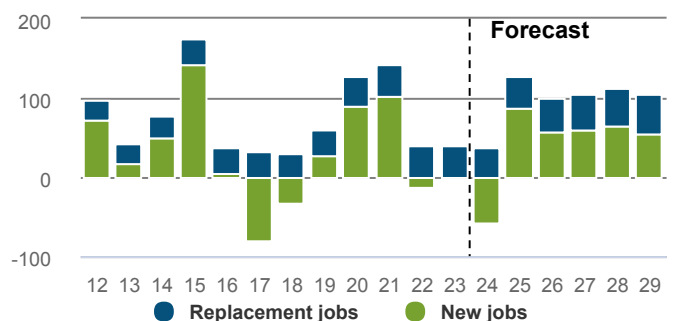

83 business units

0% of 641,529 in New Zealand

What were the top 5 occupations in 2023?

522 jobs: top 5 occupations

46.9% of total Gas in New Zealand

OCCUPATION	LEVEL 2023	CHANGE	
		18-23	24-29 (F)
Gas or Petroleum Operator	382	-1.1%	2.3%
Management Consultant	37	8.5%	7.6%
Corporate General Manager	35	7.9%	7.1%
Sales and Marketing Manager	34	7.4%	6.6%
General Clerk	34	7.7%	6.9%

How many people are likely to be in new roles in the sector between now and 2029?

531 Total job openings

Total New Zealand: 988,630

Total job openings (2024-2029) consists of:

- New jobs: 266
- Net Replacement job openings: 265

New job openings come from growth in total employment. Replacement job openings estimate individuals leaving an occupation (eg, retirement), net of individuals entering an occupation (eg, returning from parental leave).

Gas

NEW ZEALAND

How many people were self-employed in 2023?

34 Self-employed

Workers in the Gas are less likely to be self-employed than workers in New Zealand as a whole.

3.1% self-employment rate
Total New Zealand: 15.9%