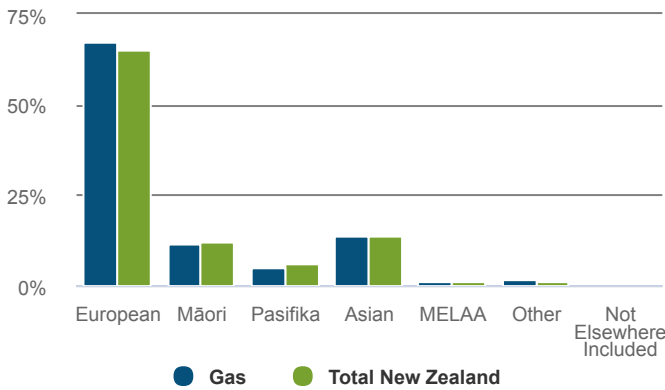

Gas

NEW ZEALAND

How many people were self-employed in 2023?

34 Self-employed

Workers in the Gas are less likely to be self-employed than workers in New Zealand as a whole.

3.1% self-employment rate
Total New Zealand: 15.9%

How productive was the sector in 2023?

\$698m GDP

0.2% of New Zealand GDP

CHANGE P.A.	2018-2023	2013-2023
Gas	-1.8%	-1.1%
Total New Zealand	2.7%	3.1%

\$654,320 GDP/FTE

Total New Zealand: \$152,331

-6.2% P.A. change from 2018-2023.
Total New Zealand: 0.2%.

What was the age profile of workers in 2018?

What was the ethnicity of workers in 2018?

How many workers were female in 2023?

20.0% female

Total New Zealand: 47.8%

What were the workers highest (post school) quals in 2018?