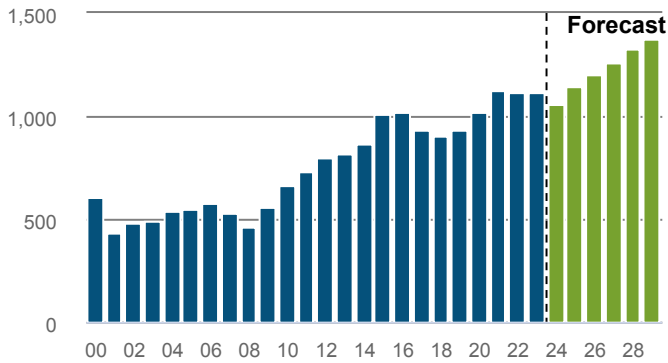

Gas

NEW ZEALAND

How many people worked in the sector in 2023?

1,113 filled jobs

0% of 2,753,601 in New Zealand

What regions do people work in?

CHANGE P.A

2018-2023

2024-2029

Gas

4.2%

5.5%

Total New Zealand

2.0%

1.2%

How many businesses were in the sector in 2023?