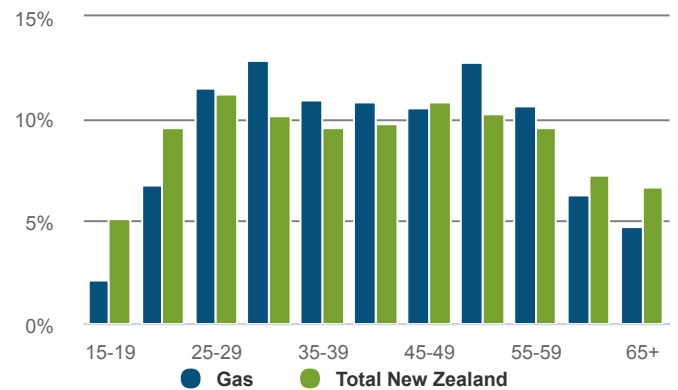

Gas

NEW ZEALAND

How many people were self-employed in 2023?

34 Self-employed

Workers in the Gas are less likely to be self-employed than workers in New Zealand as a whole.

3.1% self-employment rate
Total New Zealand: 15.9%

How productive was the sector in 2023?

\$698m GDP

0.2% of New Zealand GDP

CHANGE P.A.	2018-2023	2013-2023
Gas	-1.8%	-1.1%
Total New Zealand	2.7%	3.1%

\$654,320 GDP/FTE

Total New Zealand: \$152,331

-6.2% P.A. change from 2018-2023.
Total New Zealand: 0.2%.

What was the age profile of workers in 2018?

What was the ethnicity of workers in 2018?

How many workers were female in 2023?

20.0% female

Total New Zealand: 47.8%

What were the workers highest (post school) quals in 2018?