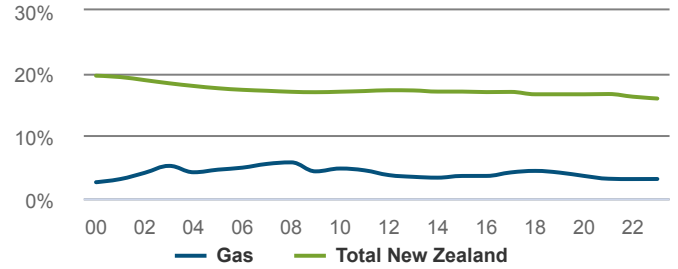

New job openings come from growth in total employment. Replacement job openings estimate individuals leaving an occupation (eg, retirement), net of individuals entering an occupation (eg, returning from parental leave).

Gas

NEW ZEALAND

How many people were self-employed in 2023?

34 Self-employed

Workers in the Gas are less likely to be self-employed than workers in New Zealand as a whole.

3.1% self-employment rate
Total New Zealand: 15.9%

How productive was the sector in 2023?

\$698m GDP

0.2% of New Zealand GDP

CHANGE P.A.	2018-2023	2013-2023
Gas	-1.8%	-1.1%
Total New Zealand	2.7%	3.1%

\$654,320 GDP/FTE

Total New Zealand: \$152,331

-6.2% P.A. change from 2018-2023.
Total New Zealand: 0.2%.