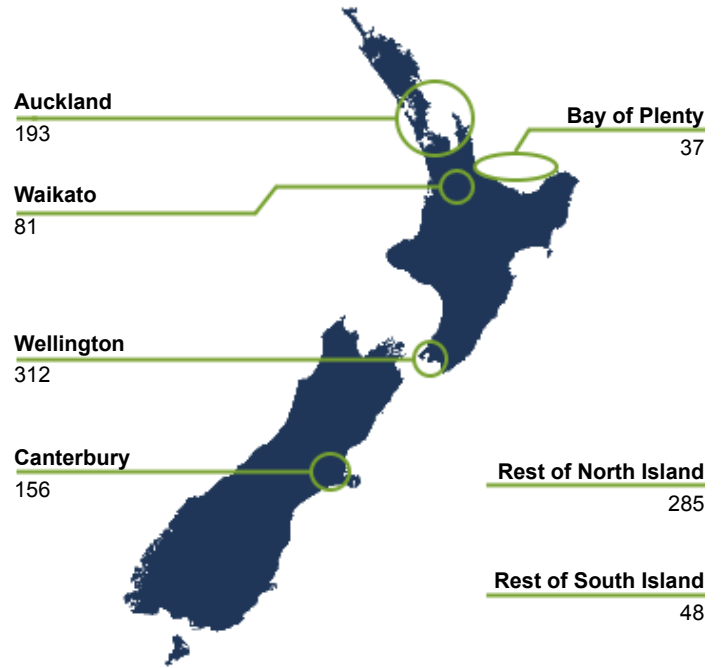

Gas

NEW ZEALAND

How many people worked in the sector in 2023?

1,113 filled jobs

0% of 2,753,601 in New Zealand

What regions do people work in?

CHANGE P.A

2018-2023

2024-2029

Gas

4.2%

5.5%

Total New Zealand

2.0%

1.2%

How many businesses were in the sector in 2023?